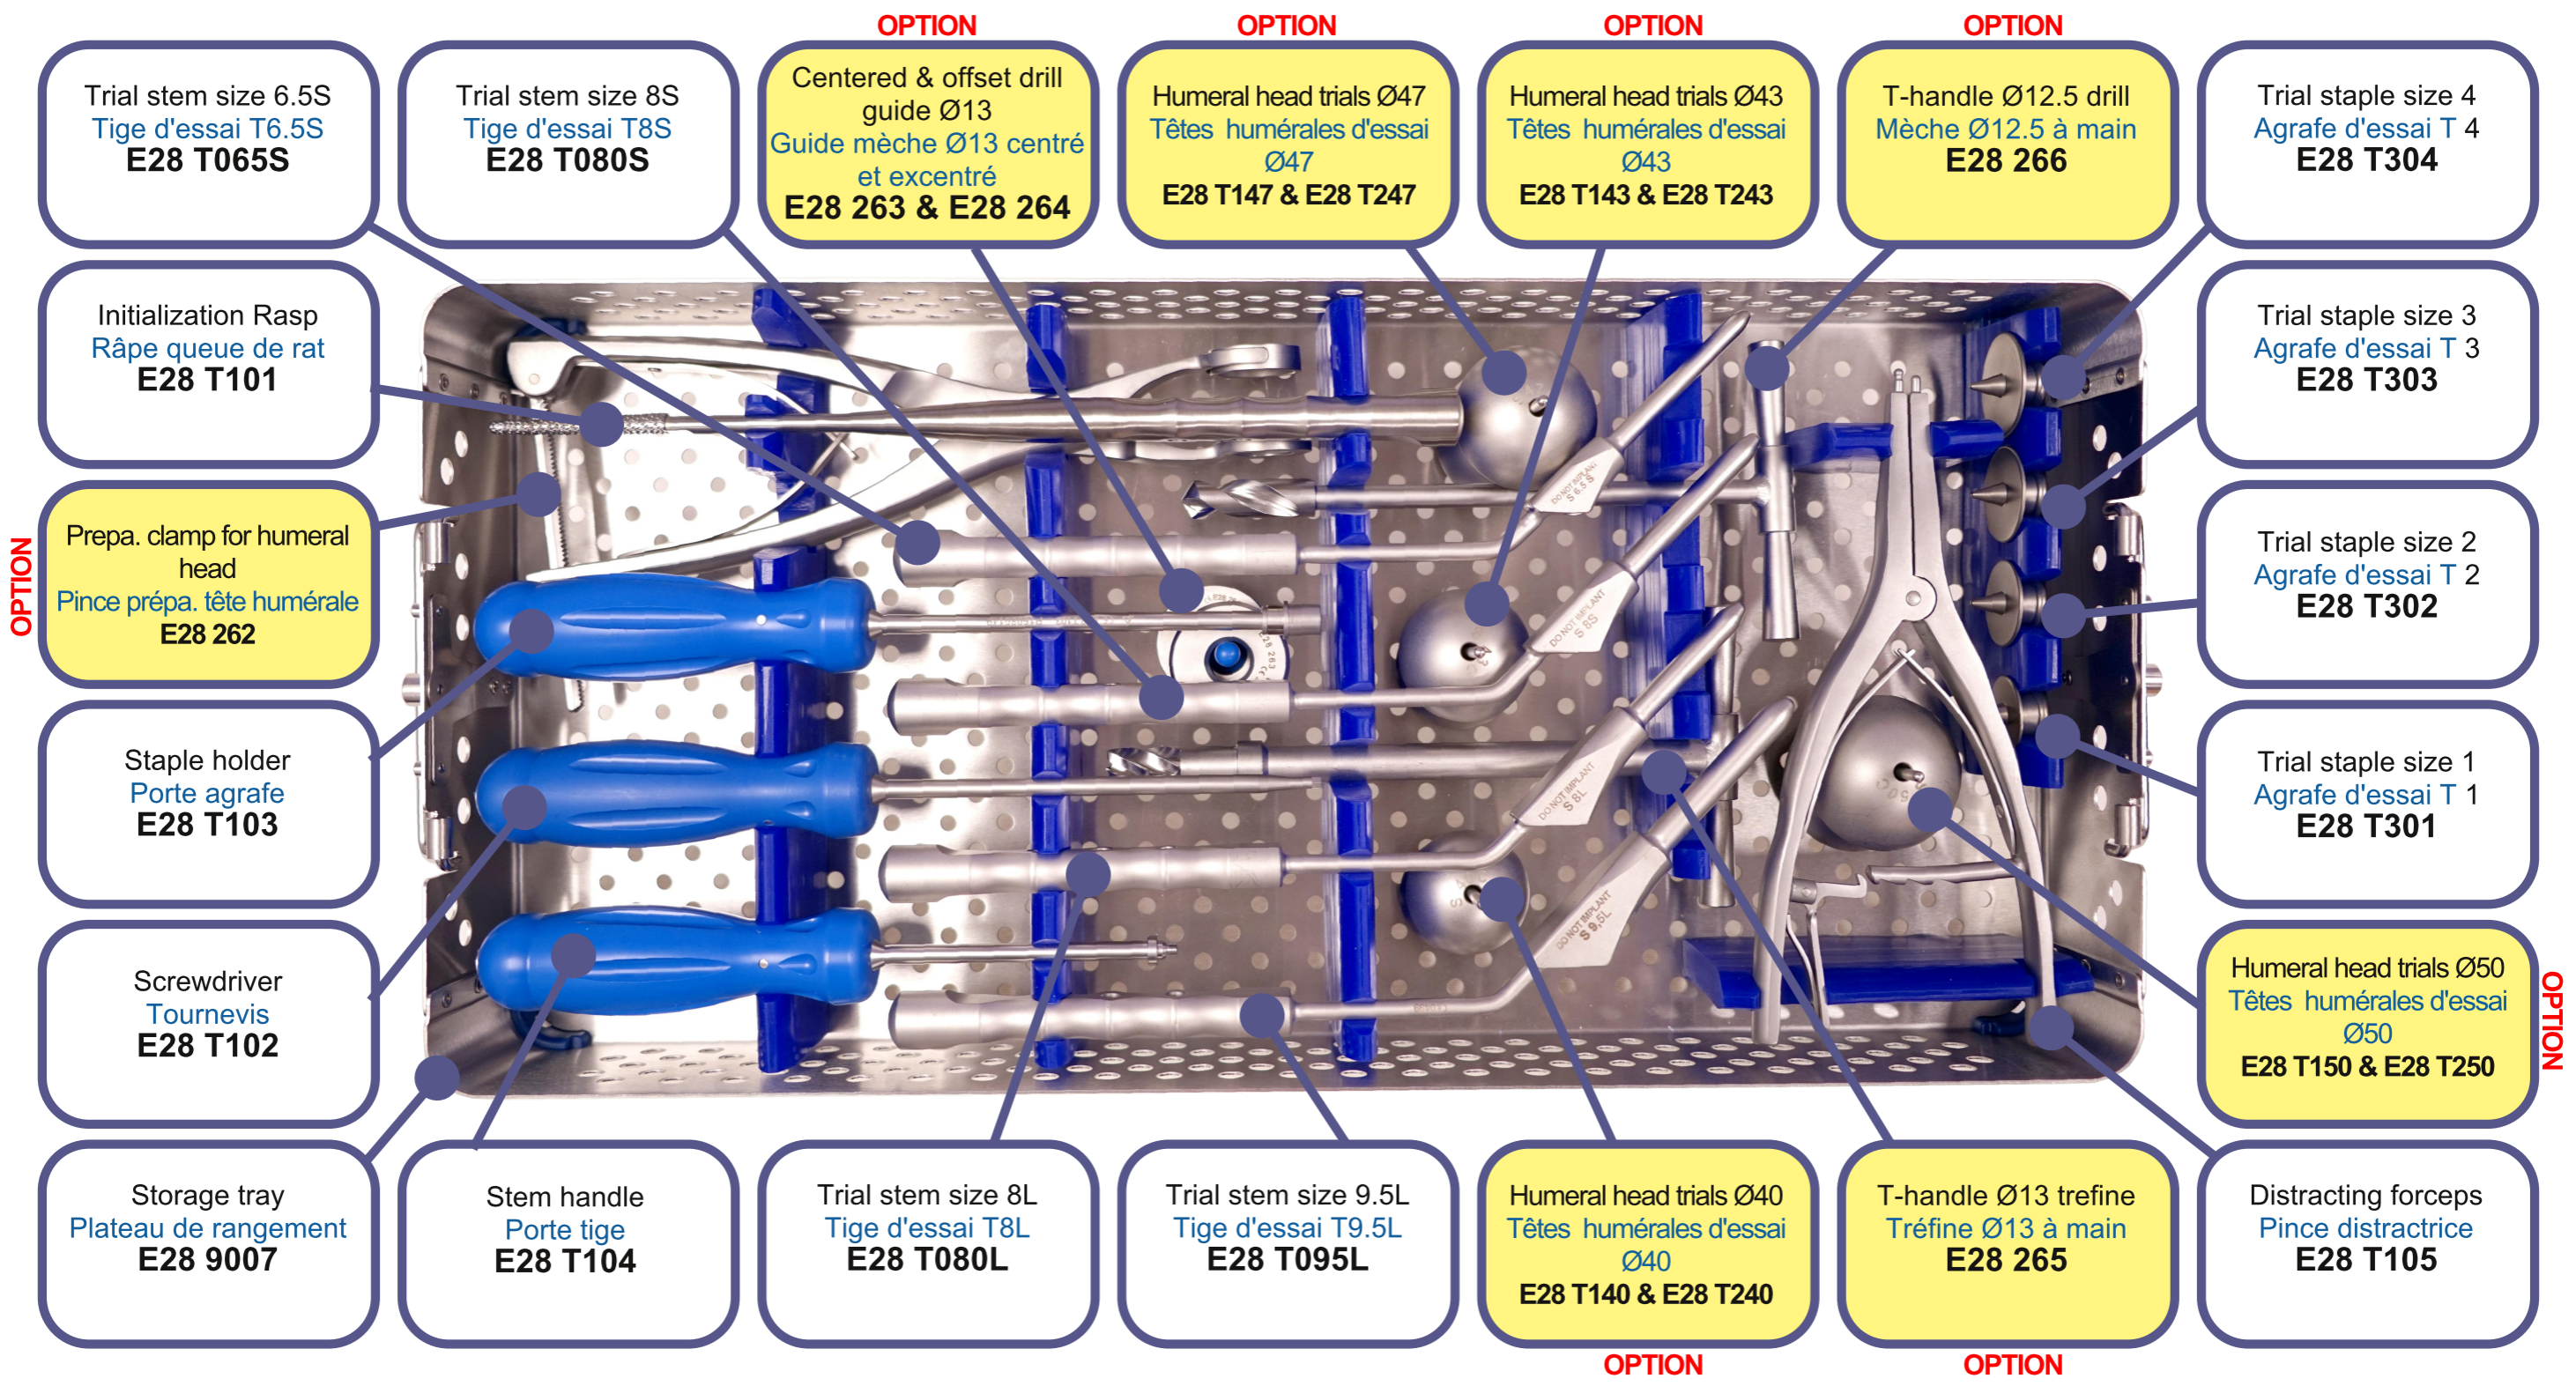

Instrumentation SNAPSHOT

Ref : E28 9107

JUST UNIC

Jan 2020 / Ref: BI_ JUST UNIC SNP H28